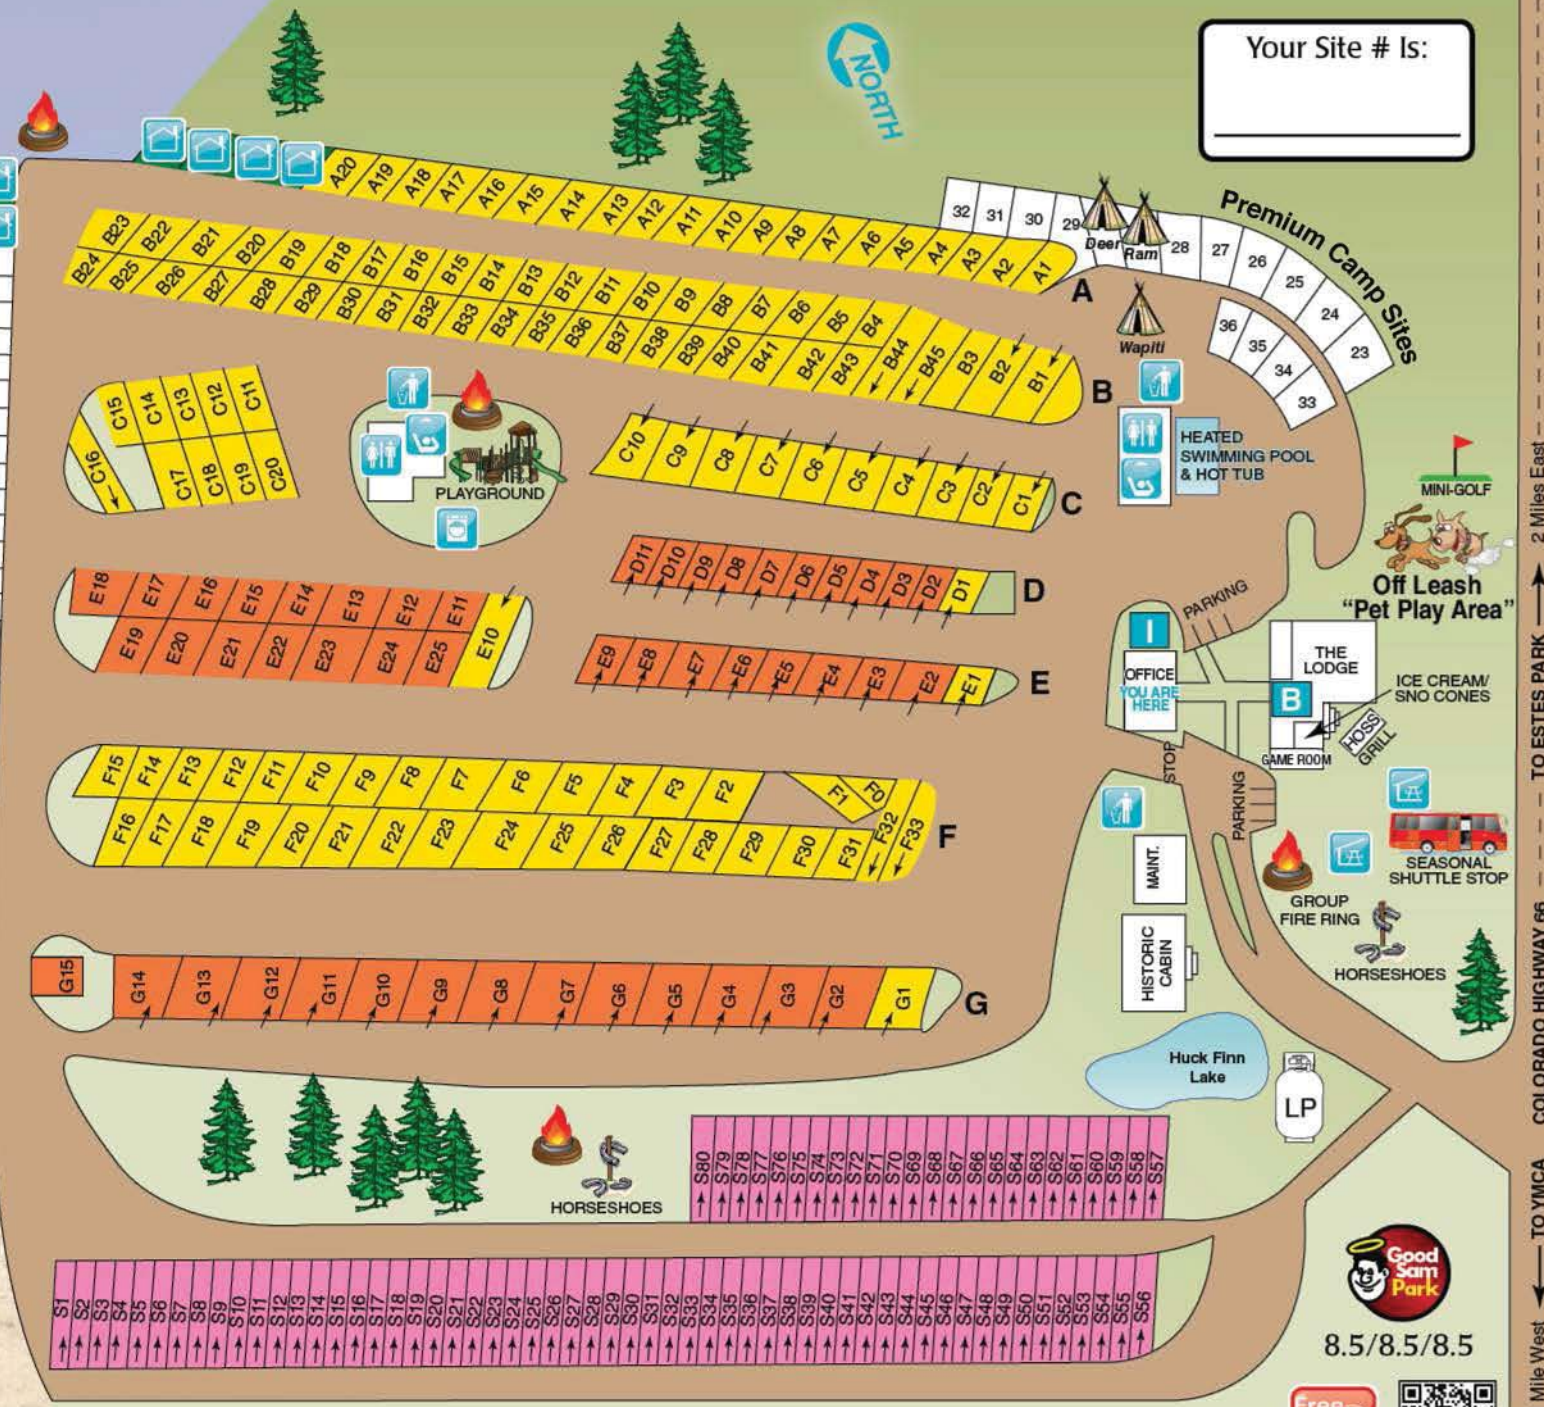

**SPEED
LIMIT
5
MPH**

LEGEND

- Box Office
- Ice Machine
- Full Hook-Ups 50/30 AMP
- Full Hook-Ups 30 AMP
- No Hook-Ups/Tenting
- Storage
- Cabins
- Picnic Pavilions
- Showers
- Restrooms
- Trash
- Laundry
- Teepee

Wi-Fi Code: _____

Restroom/Laundry Code Is: _____

Your Site # Is: _____

Tent Sites

- T22
- T21
- T20
- T19
- T18
- T17
- T16
- T15
- T14
- T13
- T12
- T11
- T10
- T9

Tent Sites

- T8
- T7
- T6
- T5
- T4
- T3
- T2
- T1
- T0

STORAGE / OVERFLOW / DRY CAMPING AREA - KEEP OUT

Good Sam Park
8.5/8.5/8.5

Free Wi-Fi Available

1 Mile West ← TO YMCA
→ TO ESTES PARK 2 Miles East
↑ COLORADO HIGHWAY 66